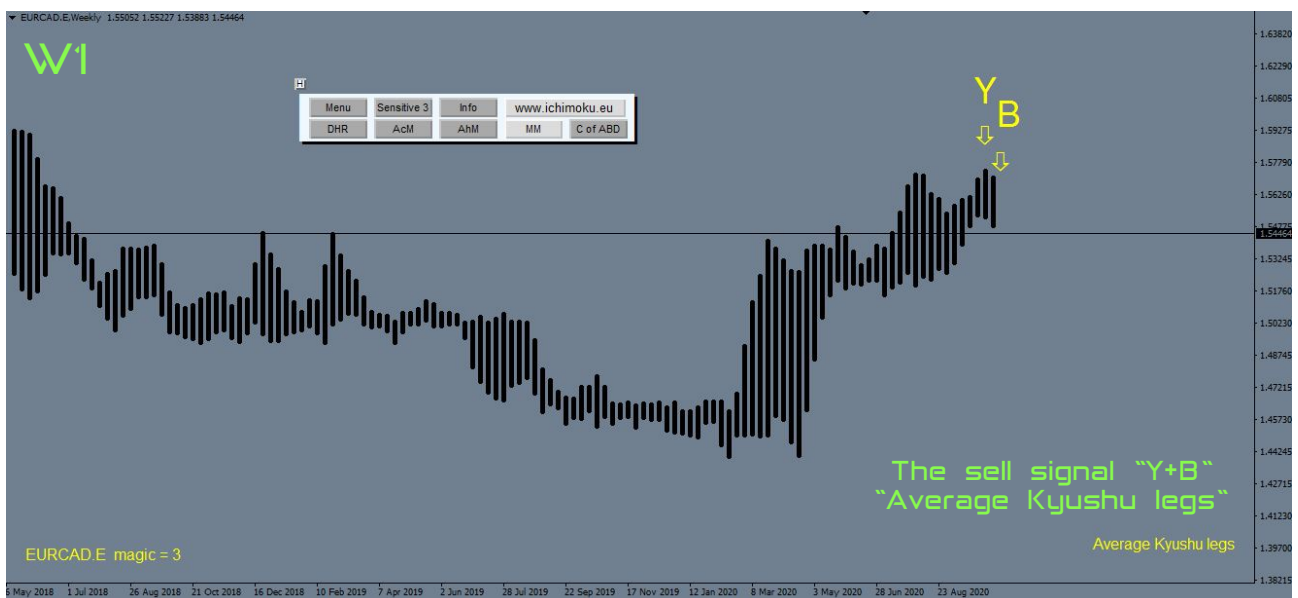

DISCLAIMER: This material is provided as a general marketing communication for information purposes only and does not constitute an independent investment research. Nothing in this communication contains, or should be considered as containing, an investment advice or an investment recommendation or a solicitation for the purpose of buying or selling of any financial instrument. All information provided is gathered from reputable sources and any information containing an indication of past performance is not a guarantee or reliable indicator of future performance.

RISK WARNING: Information and appearing entries are of an educational nature and are not a "recommendation" within the meaning of the Regulation of the Minister of Finance of 19 October 2005 on information constituting recommendations regarding financial instruments or their issuers (Journal of Acts Year 2005 No. 206, pos. 715). Investing in the Forex market using the finance leverage carries a high risk and there is a possibility of losing some or all of the funds invested.

Renunciation: The author of this elaboration and the owner of www.ichimoku.eu does not take any responsibility for your trading decisions. Everything presented here was created only for training and teaching purposes.

www.ichimoku.eu

Ichimoku Ltd., location: Katowice, Aleje Bolesława Krzywoustego 4/1, ZIP code 40-870, Poland, registered in the National Court Register by the District Court of Katowice-East in Katowice, The 8th Economical Department NCR, NCR no. 0000771061, with the share capital of 5.000,00 PLN, NIP no. 6342950794. REGON no. 382539071