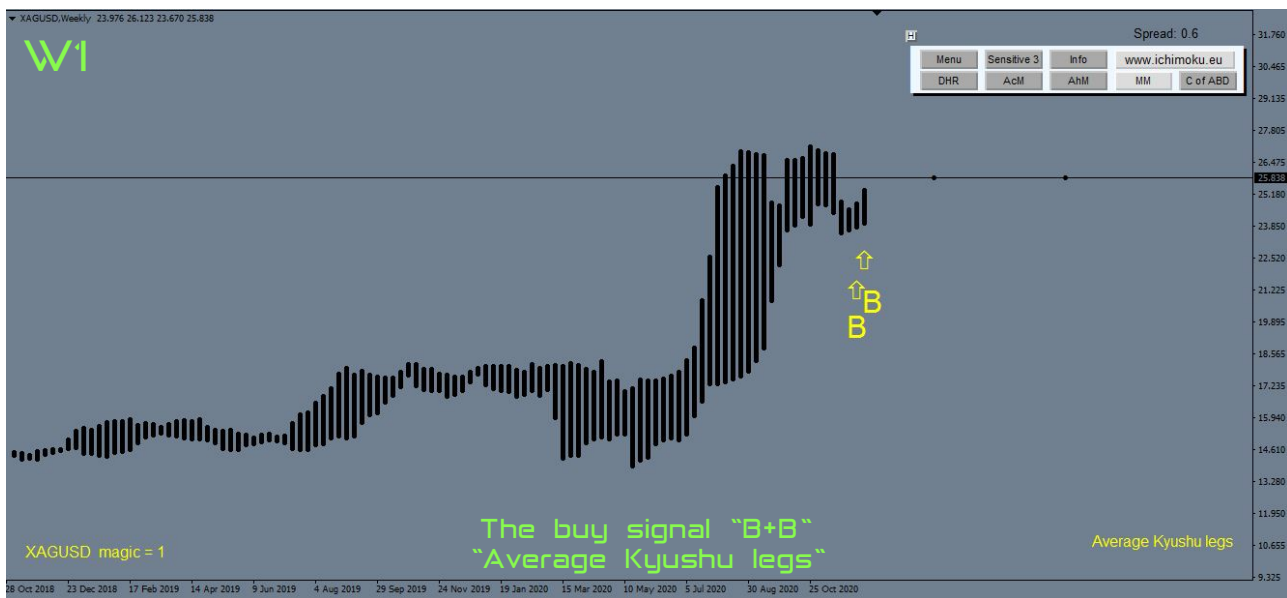

DISCLAIMER: This material is provided as a general marketing communication for information purposes only and does not constitute an independent investment research. Nothing in this communication contains, or should be considered as containing, an investment advice or an investment recommendation or a solicitation for the purpose of buying or selling of any financial instrument. All information provided is gathered from reputable sources and any information containing an indication of past performance is not a guarantee or reliable indicator of future performance.

RISK WARNING: Information and appearing entries are of an educational nature and are not a "recommendation" within the meaning of the Regulation of the Minister of Finance of 19 October 2005 on information constituting recommendations regarding financial instruments or their issuers (Journal of Acts Year 2005 No. 206, pos. 715). Investing in the Forex market using the finance leverage carries a high risk and there is a possibility of losing some or all of the funds invested.

Renunciation: The author of this elaboration and the owner of www.ichimoku.eu does not take any responsibility for your trading decisions. Everything presented here was created only for training and teaching purposes.

www.ichimoku.eu

Ichimoku Ltd., location: Katowice, Aleje Bolesława Krzywoustego 4/1, ZIP code 40-870, Poland, registered in the National Court Register by the District Court of Katowice-East in Katowice, The 8th Economical Department NCR, NCR no. 0000771061, with the share capital of 5.000,00 PLN, NIP no. 6342950794. REGON no. 382539071