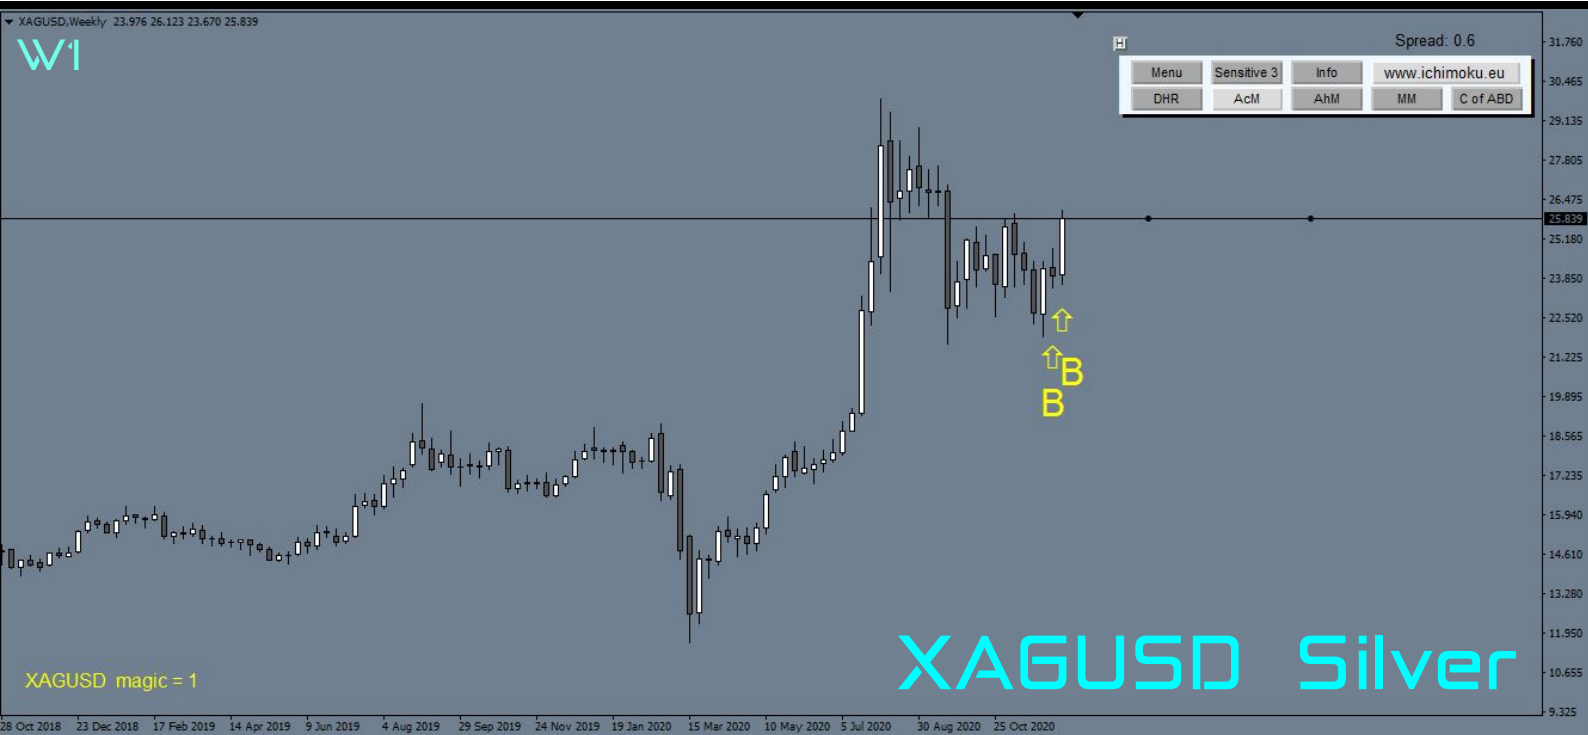

ichimoku.eu

is a lot more than just an indicator...

Ichimoku on high time frame intervals.

Practical use of weekly candles.

Value: XAGUSD Silver

A sequence of signals in the W1 chart:

The analysis was compiled by: