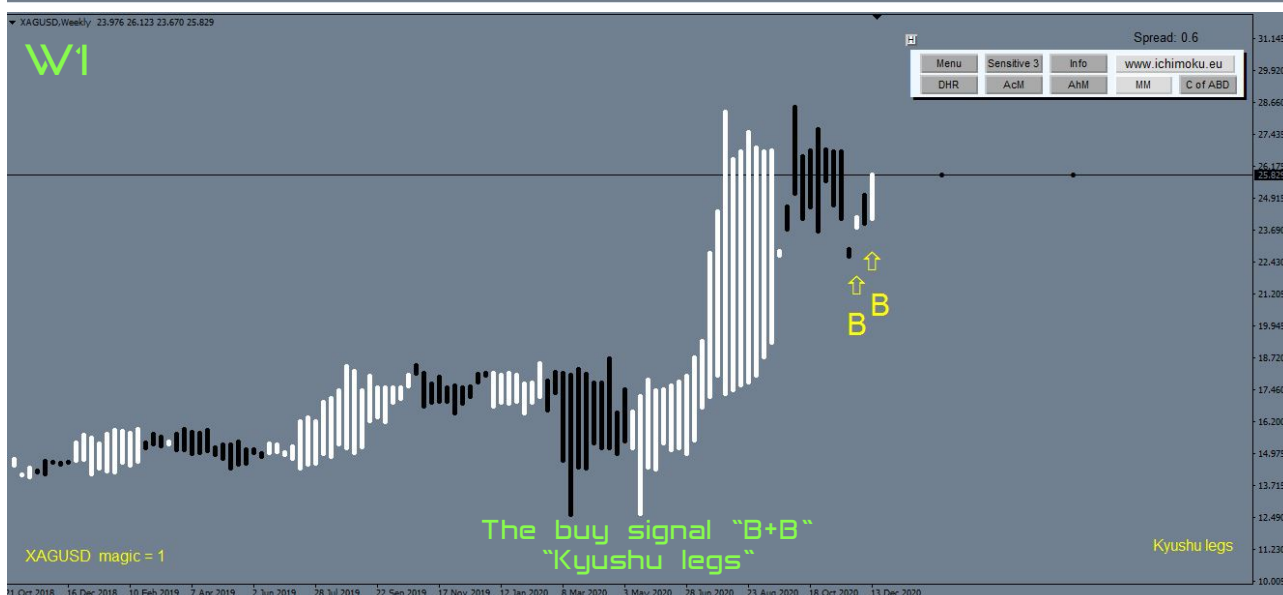

Value: XAGUSD Silver

A sequence of signals in the W1 chart:

The analysis was compiled by:

Bogdan Kobak コバック・ボフダン

Piotr Fryjewicz フリエウイッチュ・ピョートル