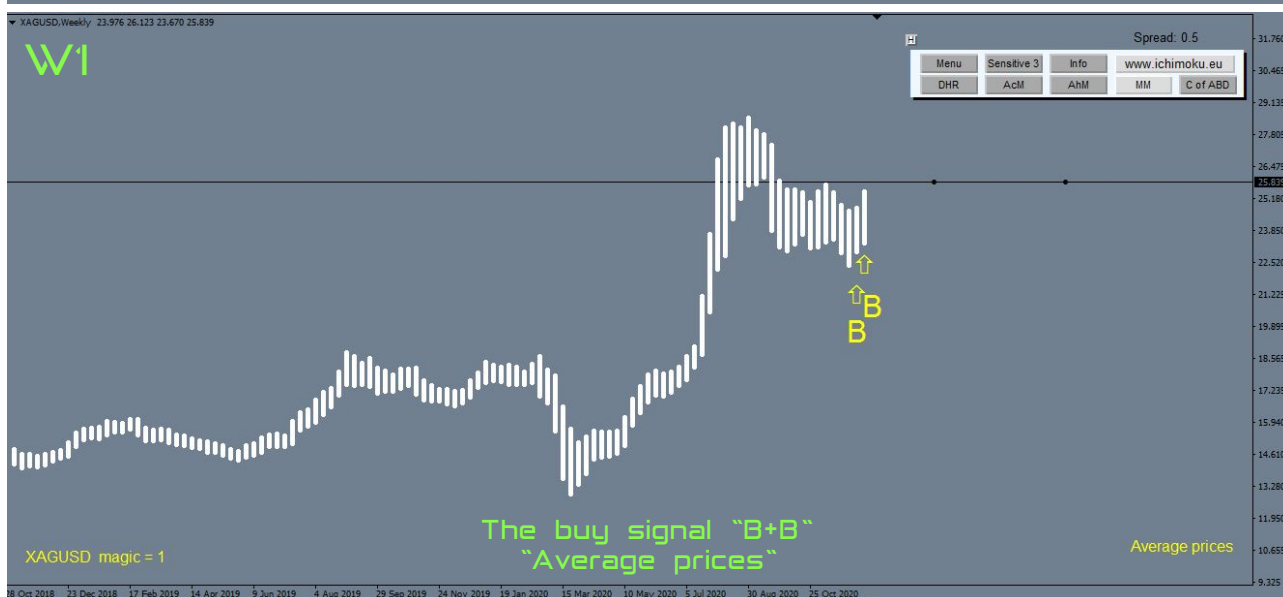

Value: XAGUSD Silver

A sequence of signals in the W1 chart:

The analysis was compiled by:

Bogdan Kobak コバック・ボフダン

Piotr Fryjewicz フリエウイッチュ・ピョートル