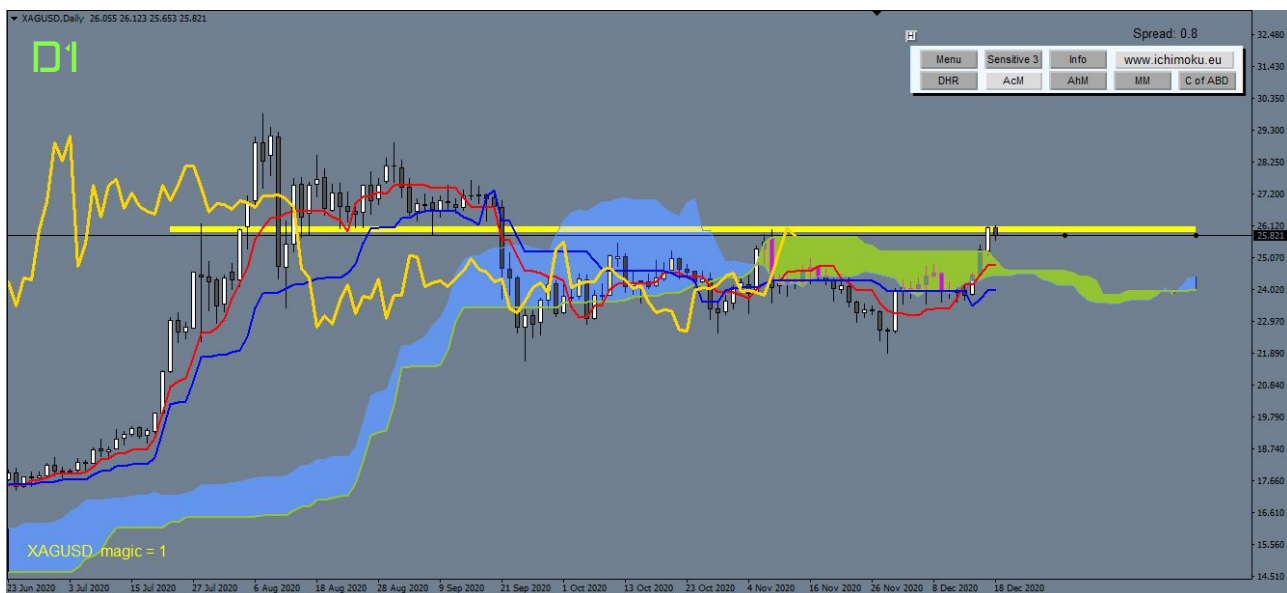

DISCLAIMER: This material is provided as a general marketing communication for information purposes only and does not constitute an independent investment research. Nothing in this communication contains, or should be considered as containing, an investment advice or an investment recommendation or a solicitation for the purpose of buying or selling of any financial instrument. All information provided is gathered from reputable sources and any information containing an indication of past performance is not a guarantee or reliable indicator of future performance.

RISK WARNING: Information and appearing entries are of an educational nature and are not a "recommendation" within the meaning of the Regulation of the Minister of Finance of 19 October 2005 on information constituting recommendations regarding financial instruments or their issuers (Journal of Acts Year 2005 No. 206, pos. 715). Investing in the Forex market using the finance leverage carries a high risk and there is a possibility of losing some or all of the funds invested.

Renunciation: The author of this elaboration and the owner of www.ichimoku.eu does not take any responsibility for your trading decisions. Everything presented here was created only for training and teaching purposes.

www.ichimoku.eu

Ichimoku Ltd., location: Katowice, Aleje Bolesława Krzywoustego 4/1, ZIP code 40-870, Poland, registered in the National Court Register by the District Court of Katowice-East in Katowice, The 8th Economical Department NCR, NCR no. 0000771061, with the share capital of 5.000,00 PLN, NIP no. 6342950794. REGON no. 382539071